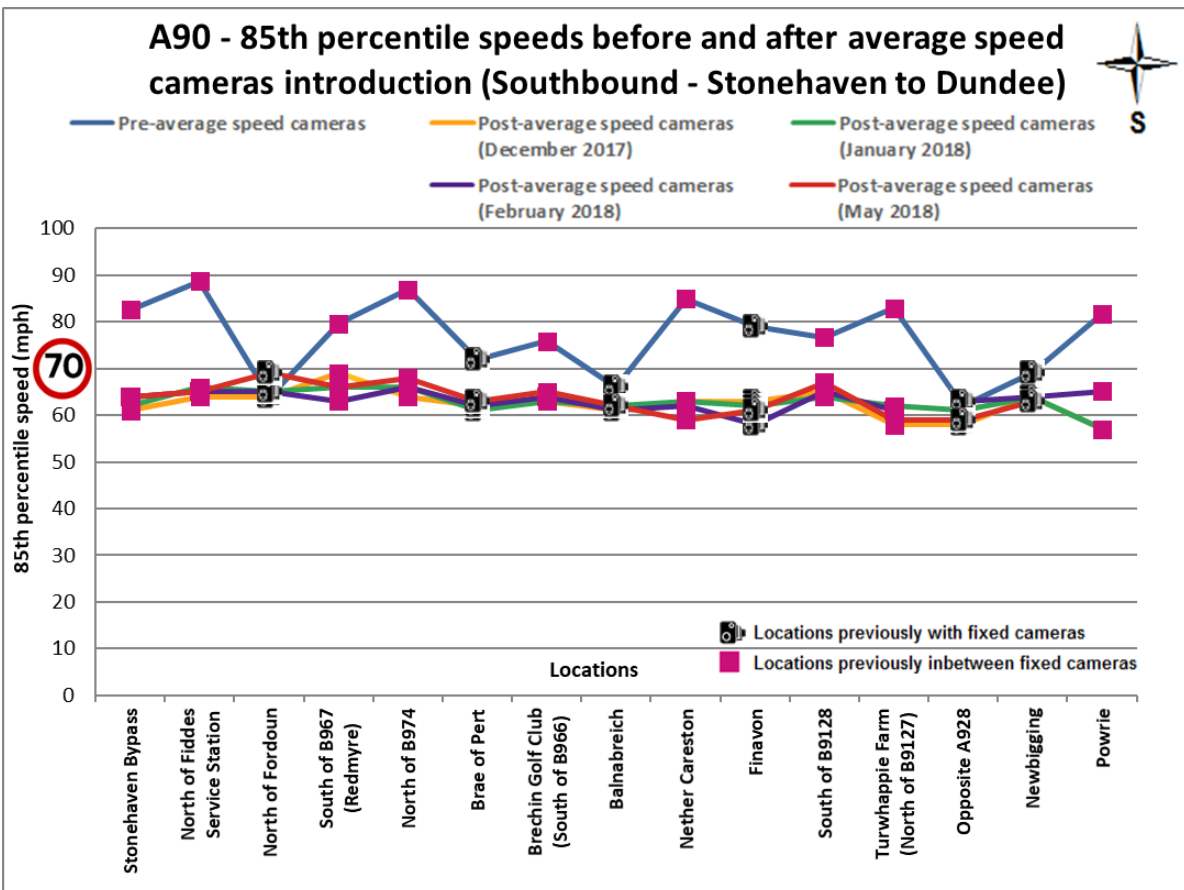

# A90 Road Average Speed Camera Performance Graphs

### A90 - Distribution of speeds after average speed cameras introduction (May 2018)

% Complying with 70 mph

% Up to and including 10 mph above 70 mph

% Greater than 10 mph above 70 mph