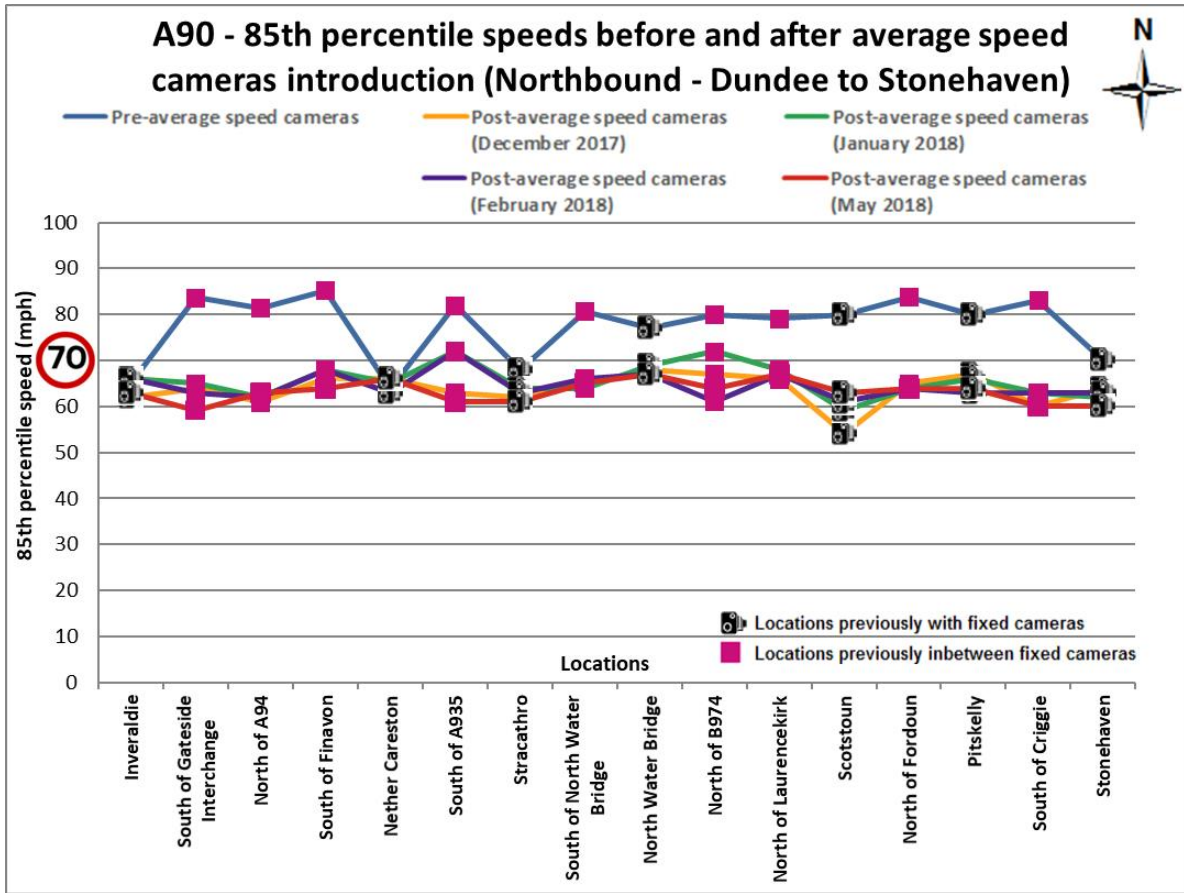

# A90 Road Average Speed Camera Performance Graphs

### A90 - Distribution of speeds after average speed cameras introduction (May 2018)

% Complying with 70 mph

% Up to and including 10 mph above 70 mph

% Greater than 10 mph above 70 mph