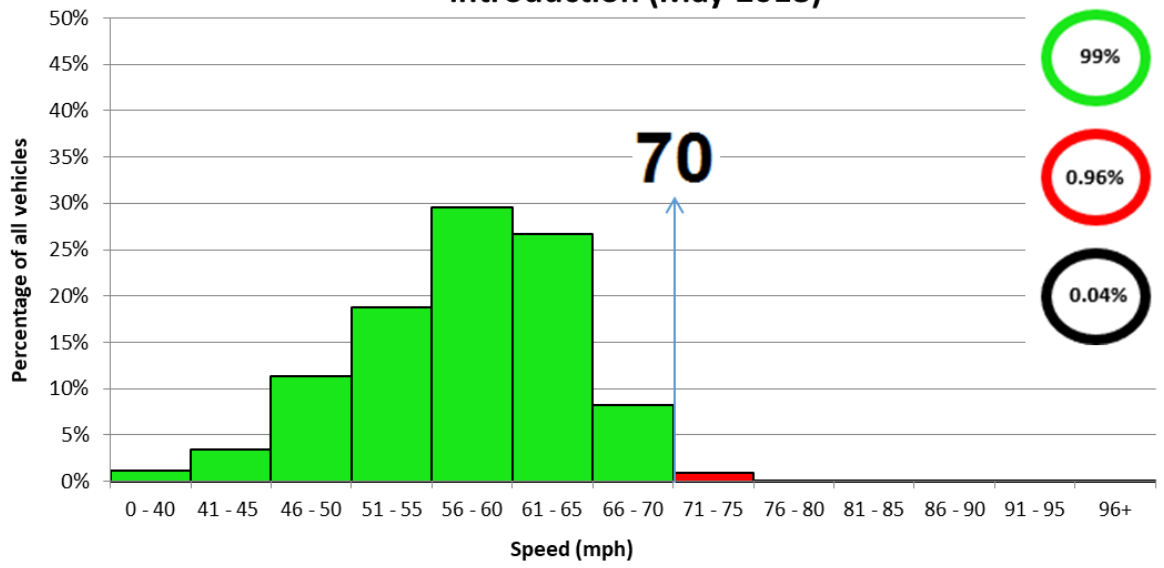

# A90 Road Average Speed Camera Performance Graphs

### A90 - Distribution of speeds after average speed cameras introduction (May 2018)

% Complying with 70 mph

% Up to and including 10 mph above 70 mph

% Greater than 10 mph above 70 mph