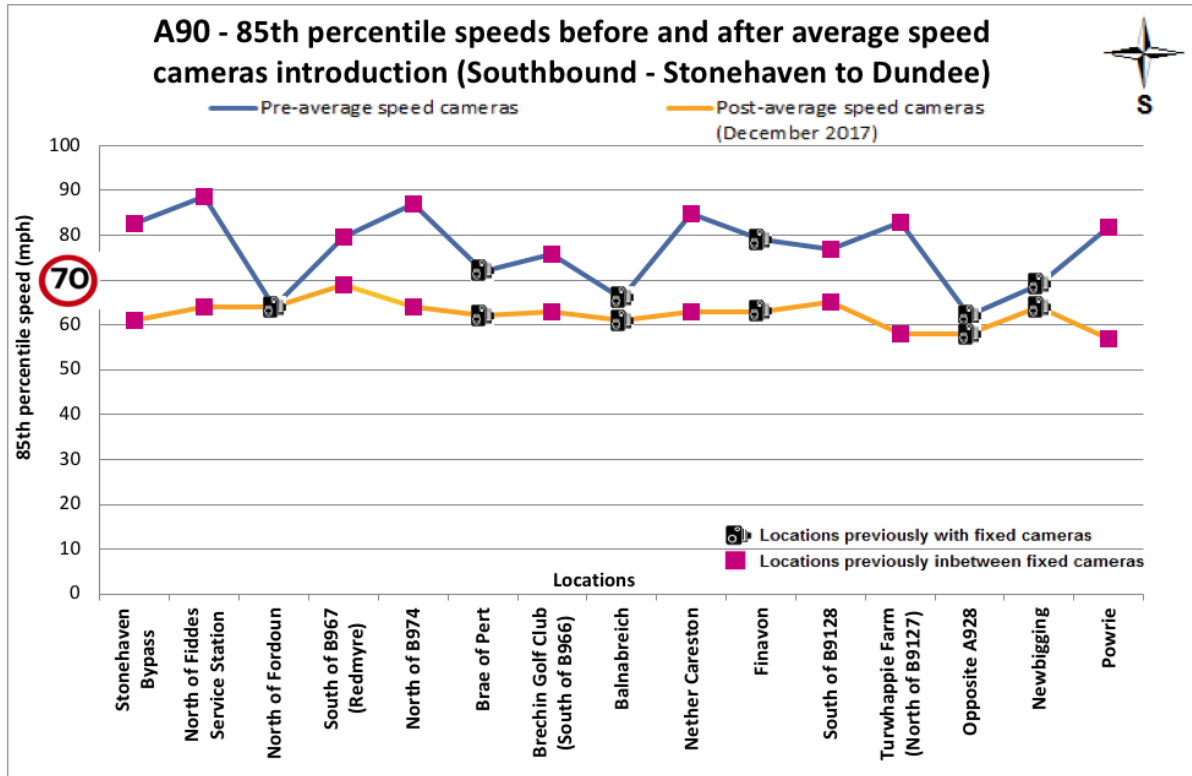

A90 ROAD

A90 Road Average Speed Camera Performance Graphs

A90 - Distribution of speeds after average speed cameras introduction (December 2017)