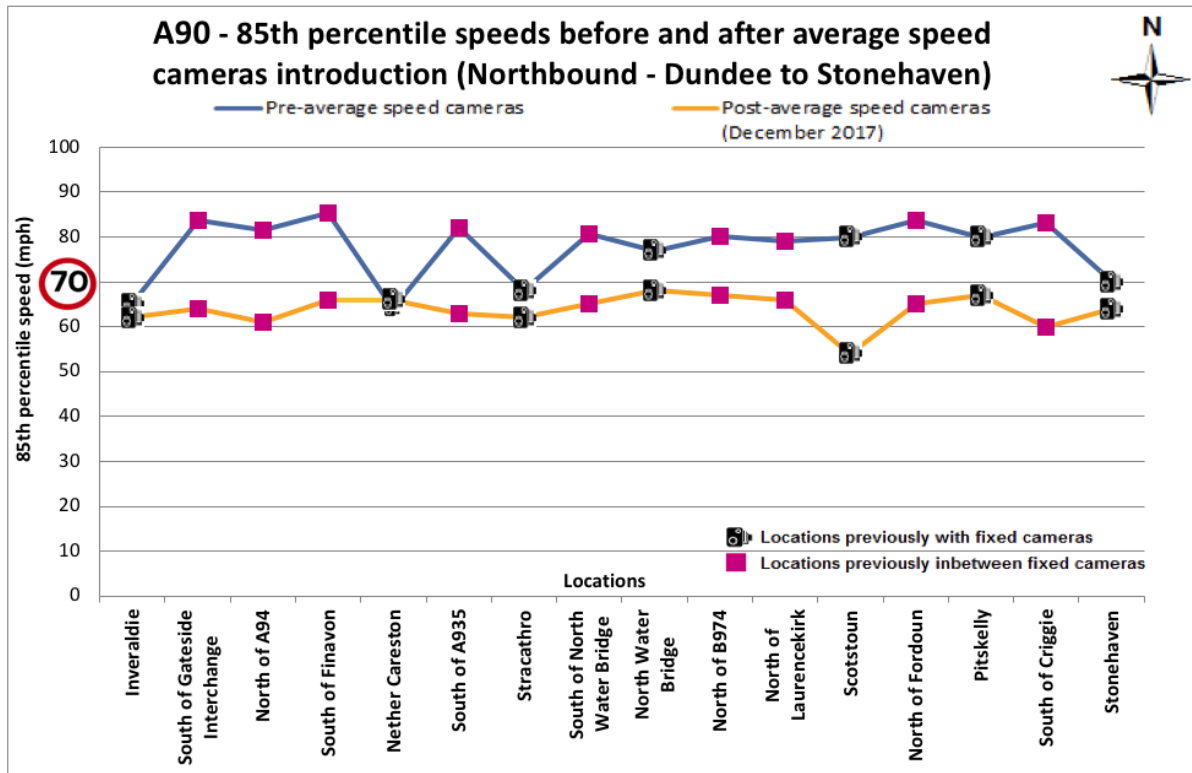

A90 ROAD

A90 Road Average Speed Camera Performance Graphs

A90 - Distribution of speeds after average speed cameras introduction (December 2017)